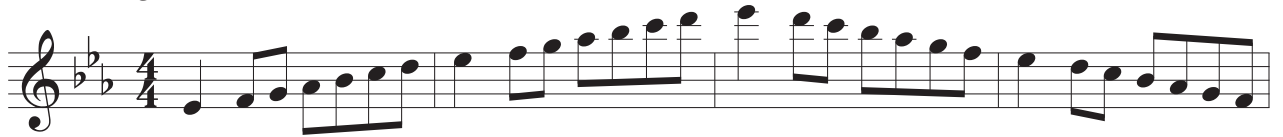

NMEA All State Audition Scales

Set #4

Perform from beginning to end without stopping.
For the chromatic scale, please slur ascending and tongue
descending.

$\text{♩} = 88$

Saxophone

Sax

Sax

Sax