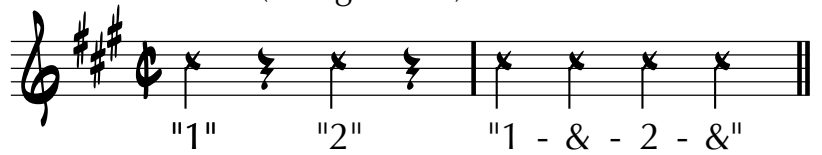

NMEA All State Jazz Audition Etude A2-FUNK

*This etude is for the exclusive, internal use of The Nebraska Music Educators Association
Mr. Roger Groth and Dr. Evan Lee, Project Co-ordinators*

FUNK (Straight 8ths) : M.M. ♩ = 100

COUNTOFF: